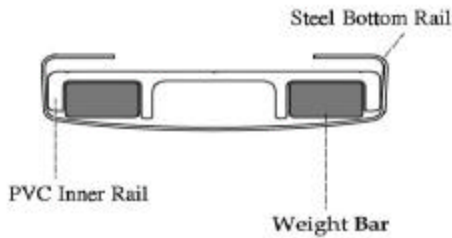

## A) Head Rail & End Cap

1) HeadRail: Steel , 0.5mm Thick, 44.50 mm W x 39.50mm H, Color Matched, Ordered width minus 3/16” ± 1/16”.

Headrail and the cellular material will not be glued for the distances 6" from both ends.

## B) Cells

- 1) Material: Non-woven, 100% polyester, 55g/m2.
- 2) Cell: Two-Tone Cell, 38mm W .
  - (a) Light Filtering: Colored face Side, White Back Side.
  - (b) Blackout: Colored Face Side, White / Blackout Back Side.
- 3) Width: Ordered width minus 3/16” ± 1/16”.
- 4) Number of Cells

Drop	48"	66"	84"
Number	57 cells	72 cells	87 cells

### C) Bottom Rail & End Cap

- 1) Bottomrail: Steel , 0.5mm Thick, 45.50 mm W x 12mm H, Color Matched, Ordered width minus 3/16" ± 1/16".
- 2) End Cap: PP, Semi-clear
- 3) PVC Inner Rail: PVC , 43.50 mm x 7.50 mm ± 0.2mm
- 4) Weight Bar– PVC, 10.30mm x 4.50mm ± 0.2mm