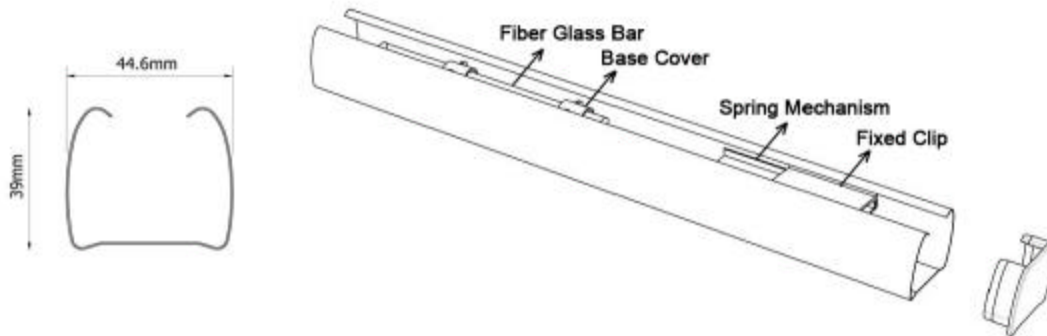

## A) Head Rail & End Cap

1) HeadRail: Steel , 0.5mm Thick, 44.50 mm W x 39.50mm H, Color Matched, Ordered width minus 3/16” ± 1/16”.

Headrail and the cellular material will not be glued for the distances 6" from both ends.

- 2) End Cap: PP, Semi-clear
- 3) Fiber Glass Bar: 10mm dia, 1pc.

	24" ~ 36"	42" ~ 54"	60" ~ 72"
Length (cm)	18	26	34

4) Base Cover: ABS, Ivory.

	24"~ 36"	42" ~ 54"	60" ~ 72"
Quantity	2 pcs	3pcs	4pcs

- 5) Spring Mechanism: 1pc for Each Shade
- 6) Fixed Clip : PVC, 2'L. 1pc on Spring Mechanism

## B) Cells

- 1) Material: Non-woven, 100% polyester, 55g/m2.
- 2) Cell: Two-Tone Cell, 38mm W .
  - (a) Light Filtering: Colored face Side, White Back Side.
  - (b) Blackout: Colored Face Side, White / Blackout Back Side.
- 3) Width: Ordered width minus 3/16” ± 1/16”.
- 4) Number of Cells

### C) Bottom Rail & End Cap

- 1) Bottomrail: Steel , 0.5mm Thick, 45.50 mm W x 12mm H, Color Matched, Ordered width minus 3/16" ± 1/16".
- 2) End Cap: PP, Semi-clear
- 3) PVC Inner Rail: PVC , 43.50 mm x 7.50 mm ± 0.2mm
- 4) Weight Bar– PVC, 10.30mm x 4.50mm ± 0.2mm