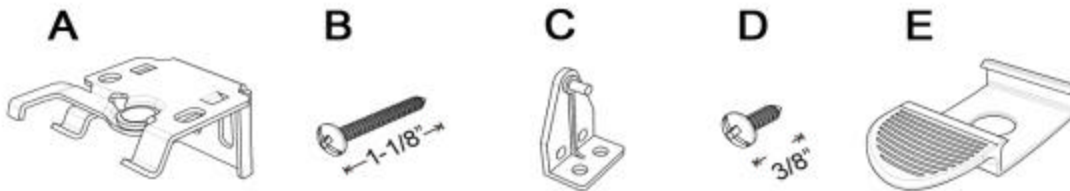

E) Parts

	Item	Material / Finish	24"~36"	37"~ 52"	53"~ 59"	60"~ 72"
A	Mounting Bracket	Steel / Nickel Plated	2 pcs	3 pcs	4 pcs	4 pcs
B	1- 1/8" Screw (For Mounting Bracket)	Steel / Nickel Plated	5 pcs	7 pcs	9 pcs	9 pcs
C	Hold Down Bracket	PS, Clear	2 pcs	2 pcs	2 pcs	2 pcs
D	3/8" Screw (For Hold Down Bracket)	Steel / Nickel Plated	4 pcs	4 pcs	4 pcs	4 pcs