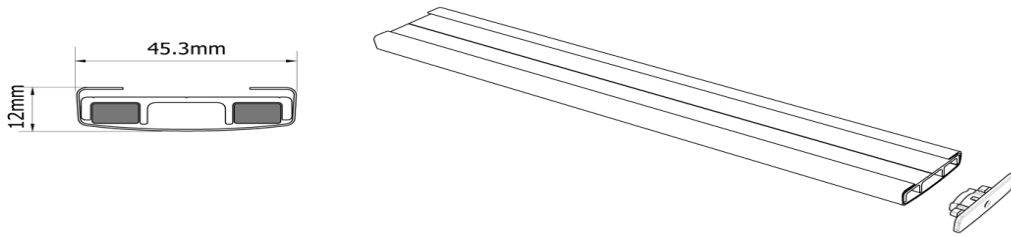

## A) Head Rail & End Cap

1) HeadRail: Steel , 0.5mm Thick, 44.50 mm W x 39.50mm H, Color Matched, Ordered width minus 3/16” ± 1/16”.

Headrail and the cellular material will not be glued for the distances 6" from both ends.

- 2) End Cap: PP, Semi-clear
- 3) Fiber Glass Bar: 10mm dia, 1pc.

	24" ~ 36"	42" ~ 54"	60" ~ 72"
Length (cm)	18	26	34

4) Base Cover: ABS, Ivory.

	24"~ 36"	42" ~ 54"	60" ~ 72"
Quantity	2 pcs	3pcs	4pcs

- 5) Spring Mechanism: 1pc for Each Shade
- 6) Fixed Clip : PVC, 2'L. 1pc on Spring Mechanism

## B) Cells

- 1) Material: Non-woven, 100% polyester, 55g/m2.
- 2) Cell: Two-Tone Cell, 38mm W .
  - (a) Light Filtering: Colored face Side, White Back Side.
  - (b) Blackout: Colored Face Side, White / Blackout Back Side.
- 3) Width: Ordered width minus 3/16” ± 1/16”.
- 4) Number of Cells

### C) Bottom Rail & End Cap

- 1) Bottomrail: Steel , 0.5mm Thick, 45.50 mm W x 12mm H, Color Matched, Ordered width minus 3/16" ± 1/16".
- 2) End Cap: PP, Semi-clear
- 3) PVC Inner Rail: PVC , 43.50 mm x 7.50 mm ± 0.2mm
- 4) Weight Bar– PVC, 10.30mm x 4.50mm ± 0.2mm