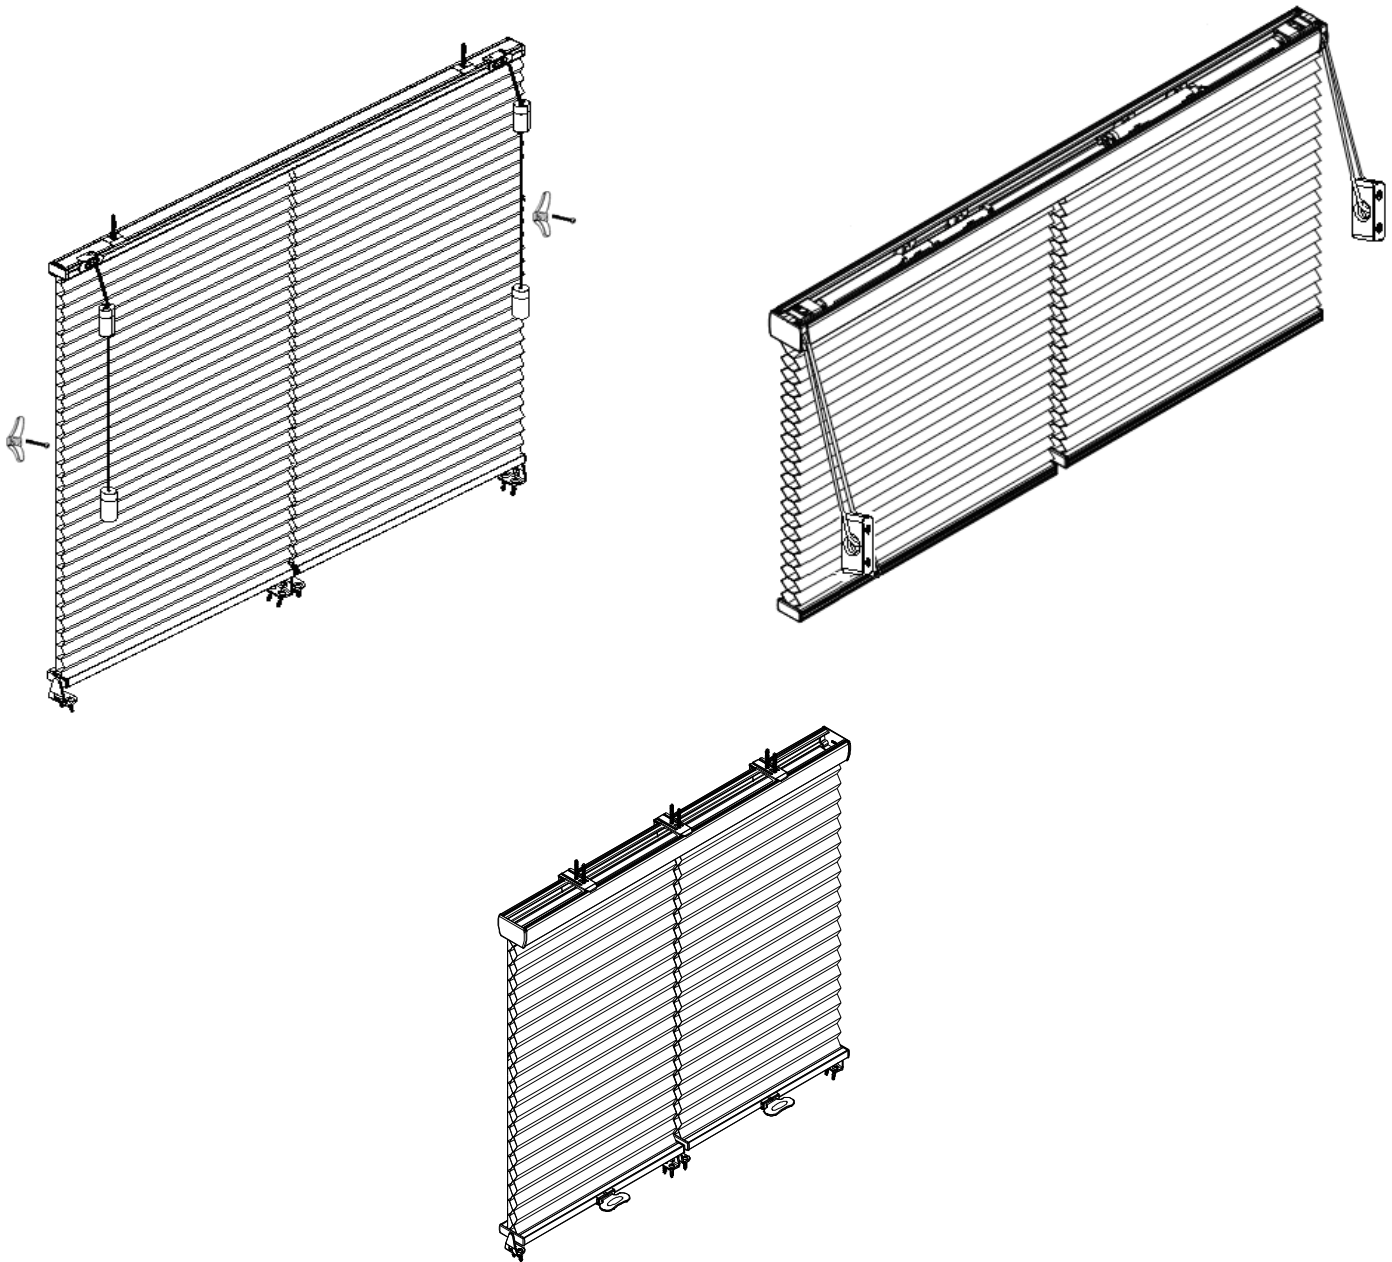

3/8" Single Cell

3/8" Double Cell

3/4" Single Cell

Continuous Cord Loop

- This option features a clutch that makes raising and lowering extremely wide shade easier.
- The circular cord will remain at the same length no matter which position the shade is raised. The shade can be easily adjusted to any height and will hold its position automatically.

3/8" Single

3/8" Double

3/4" Single

	Description
1	Screws for Installation Bracket
2	Installation Bracket
3	Head Rail End Cap
4	Blanket
5	Bottom Rail End Cap
6	Head Rail
7	Cord
8	Cord loop Cord Tensioner
9	Bottom Rail

2-on-1 Headrail

- Two independent working shades on one headrail for a more uniformed and consistent look.
- The shades will have a 1/4" spacing between fabric panels. The spacing can be increased if specified.
- Available in Standard Corded, Continuous Cord Loop and SmartRise™ Cordless.
- Price as two individual shades. For SmartRise or continuous cord two-on-1, there will be 2 times of cordless or continuous cord surcharge.
- The control location is on the left of the left shade and right of the right shade as depicted below. To ensure the long term performance of the shade, we will not allow change in control location for 2-on-1 shades.

SmartFit™

- Adjusts from the top or from the bottom securely.
- No pull cords on the sides and reduces child/ pet entanglement risk.
- Sits closer to the window edge. Tight fit and less light leakage.
- Can be mounted inside or outside
- Exclusive concealed cord equalizer housing for a clean top to bottom look when closed.