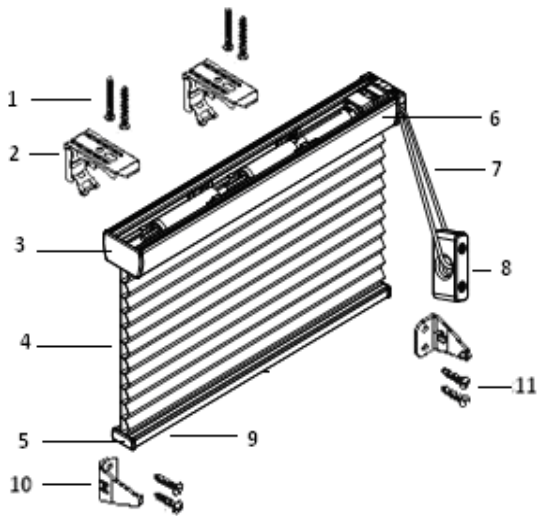

3/8" Single Cell

3/8" Double Cell

3/4" Single Cell

Continuous Cord Loop

- This option features a clutch that makes raising and lowering extremely wide shade easier.
- The circular cord will remain at the same length no matter which position the shade is raised. The shade can be easily adjusted to any height and will hold its position automatically.

3/8" Single

3/8" Double

3/4" Single

	Description
1	Screws for Installation Bracket
2	Installation Bracket
3	Head Rail End Cap
4	Blanket
5	Bottom Rail End Cap
6	Head Rail
7	Cord
8	Cord loop Cord Tensioner
9	Bottom Rail