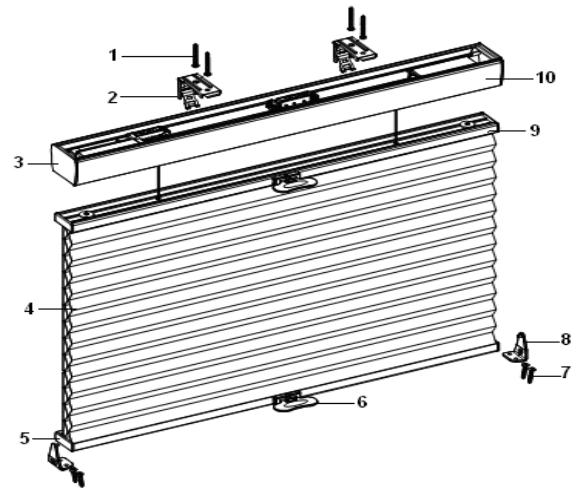

3/8" Double Cell