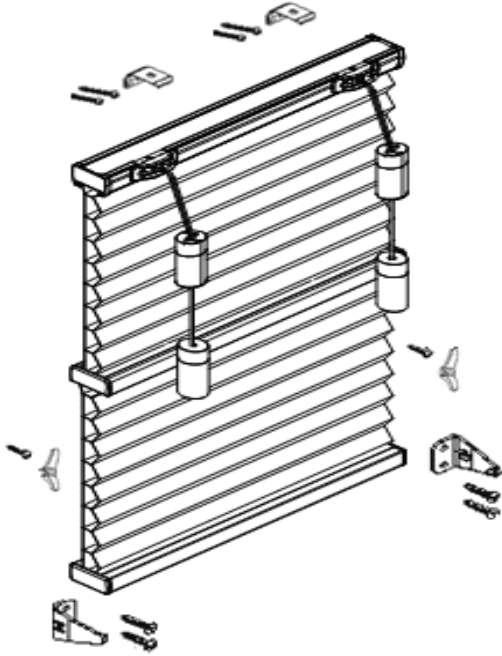

Corded Day & Night

- Control the amount of light or privacy level by switching between two different fabrics.
- Sheer fabric will always be on top.
- The bottom shade can be in any fabrics (except FR and Sheer).

3/8" Single Cell