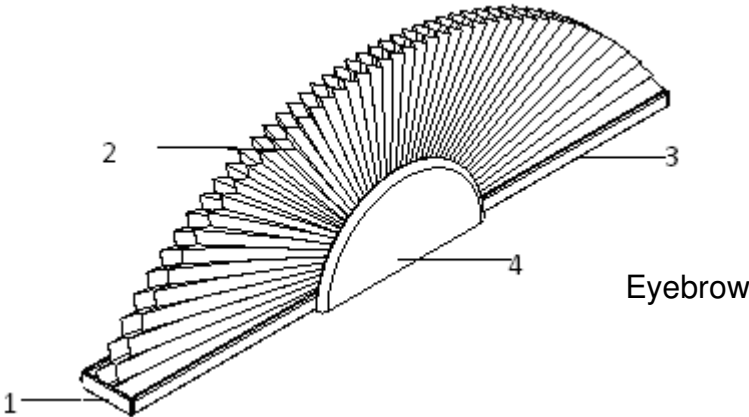

Note:
*For Perfect Arch, the height must equal half of the width.
*For elongated Eyebrow, two leg heights must equal.
*We do not accept templates.