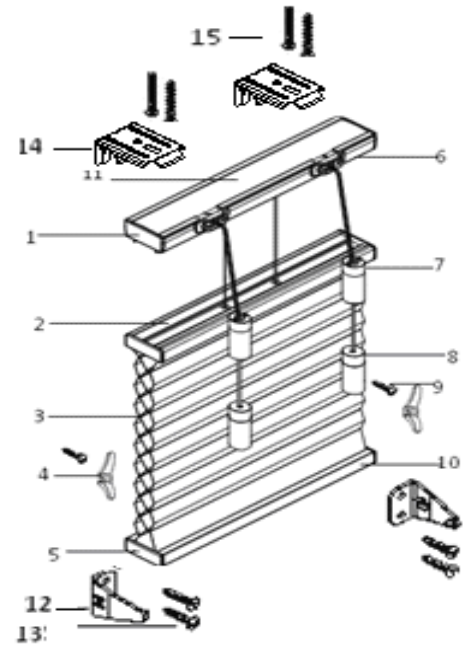

Patio Door Vertical Honeycomb Shades

Standard Corded System

3/4" Single Cell

3/8" Double Cell

3/8" Single Cell

No	Description
1	Screws for Installation Bracket
2	Installation Bracket
3	Head Rail End Cap
4	Fabric
5	Bottom Rail End Cap
6	Hold Down Bracket
7	Screws for Hold Down Bracket
8	Head Rail
9	Insta-Lock
10	Cord
11	Ellipse Safety Cord Connector
12	Cord Cleat
13	Ellipse Tassel Assembly
14	Bottom Rail

3/4" Single Cell

3/8" Double Cell

3/8" Single Cell

No	Description
1	Screws for Installation Bracket
2	Installation Bracket
3	Head Rail End Cap
4	Fabric
5	Bottom Rail End Cap
6	Handle
7	Screws for Hold Down bracket
8	Hold Down bracket
9	Head Rail

Corded Top Down/ Bottom Up

- Adjust your privacy level by lowering shades from the top to let in natural light, or raising them from the bottom like a traditional shade.
- The left cord lock controls the bottom-up function, the right cord lock controls the top-down function.

3/8" Single Cell

3/8" Double Cell

3/4" Single Cell

No	Description	No	Description
1	End Cap	8	Ellipse Tassel Assembly
2	Mid Rail	9	Screws for Cord Cleat
3	Fabric	10	Bottom Rail
4	Cord Cleat	11	Top Rail
5	End Cap	12	Hold Down Bracket
6	Top Rail	13	Screws for Hold Down Bracket
7	Ellipse Safety Cord Connector	14	Mounting Bracket
		15	Screws for Mounting Bracket