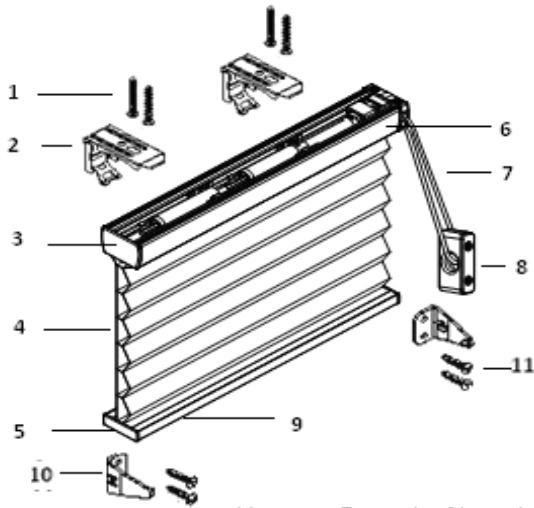

3/4" Single

	Description
1	Screws for Installation Bracket
2	Installation Bracket
3	Head Rail End Cap
4	Blanket
5	Bottom Rail End Cap
6	Head Rail
7	Cord
8	Cord loop Cord Tensioner
9	Bottom Rail