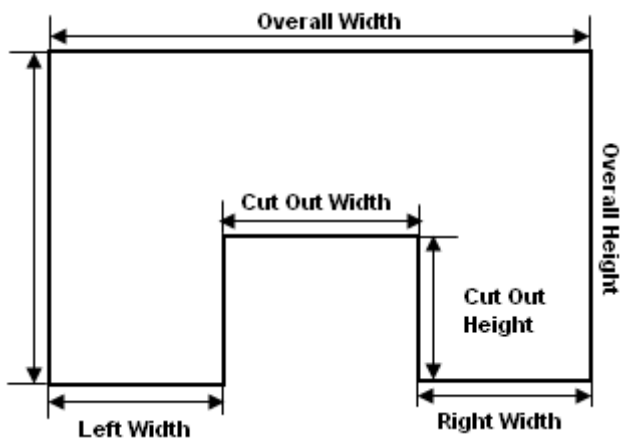

Color Coordination Chart for SmartFit™ & Patio Vertical

Designer Print Collection					
No.	Color Code	Color Name	Rail /Cord Equalizer for H/R & for B/R Color	Cord Color	Installation Bracket Color
1	C2004	Antique White	3058 White	T001 White	3058 White
2	C2502	Wheat	3579 Nature	5020 Alabaster	3579 Nature
3	C2403	Brown Sugar	3579 Nature	5020 Alabaster	3579 Nature
4	C4505	Biscuit	3579 Nature	5020 Alabaster	3579 Nature
5	C4403	Hickory	3579 Nature	5020 Alabaster	3579 Nature
6	C1001	Chantilly Lace	3058 White	T001 White	3058 White
7	C1502	Persimmon	3579 Nature	5020 Alabaster	3579 Nature
8	C1403	Fresh Brew	3129 Silver	5107 Silver	3107 Silver
9	C4512	Splendor	3579 Nature	5020 Alabaster	3579 Nature
10	C4106	Winter Solstice	3129 Silver	5107 Silver	3107 Silver
11	C1701	Denim Blue	3058 White	T001 White	3058 White
12	C1503	Savannah	3579 Nature	5020 Alabaster	3579 Nature
13	C1504	Sun Kissed	3579 Nature	5020 Alabaster	3579 Nature
14	C4409	Cappuccino	3579 Nature	5020 Alabaster	3579 Nature
15	C4107	Storm Cloud	3129 Silver	5107 Silver	3107 Silver
16	C1107	Dawn	3058 White	T001 White	3058 White
17	C1601	Sage	3058 White	T001 White	3058 White
18	C1109	Smokey Taupe	3058 White	T001 White	3058 White
19	C4605	Douglas Fern	3058 White	T001 White	3058 White
20	C4513	Vanilla Cream	3058 White	T001 White	3058 White

- Shades are fabricated according to Norman's specifications and may be subject to specification changes without notice.

Cut-Outs

- The cut-out option is used to avoid obstructions.
- Cut-out width in from each side is not to exceed 2”.
- Lengths are measured up from the bottom of the window sill.
- Cut out will be made when the shade is fully extended.
- Provide the information under “Special Instructions”.