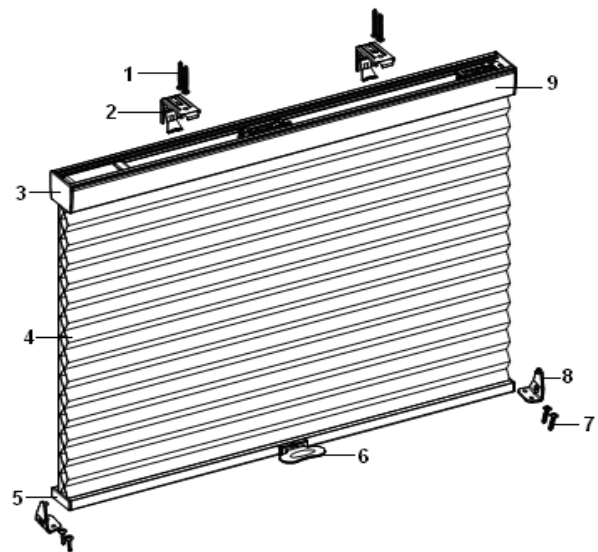

3/8" Double Cell