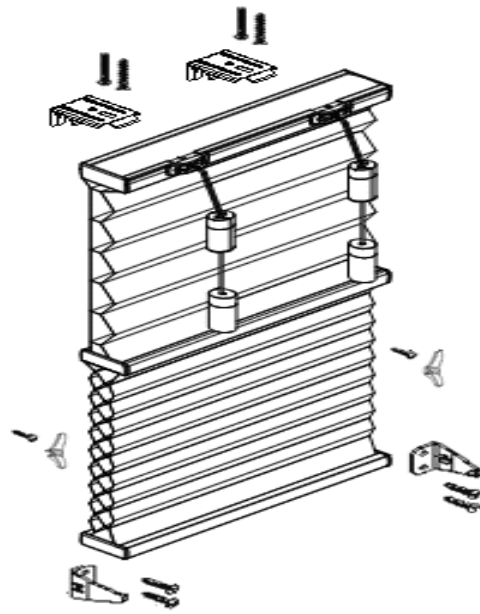

3/8" Double Cell