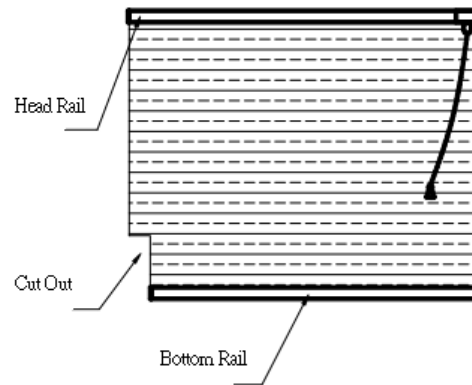

Color Coordination Chart for SmartFit™ & Patio Vertical

Designer Print Collection					
No.	Color Code	Color Name	Rail /Cord Equalizer for H/R & for B/R Color	Cord Color	Installation Bracket Color
1	C2004	Antique White	3058 White	T001 White	3058 White
2	C2502	Wheat	3579 Nature	5020 Alabaster	3579 Nature
3	C2403	Brown Sugar	3579 Nature	5020 Alabaster	3579 Nature
4	C4505	Biscuit	3579 Nature	5020 Alabaster	3579 Nature
5	C4403	Hickory	3579 Nature	5020 Alabaster	3579 Nature
6	C1001	Chantilly Lace	3058 White	T001 White	3058 White
7	C1502	Persimmon	3579 Nature	5020 Alabaster	3579 Nature
8	C1403	Fresh Brew	3129 Silver	5107 Silver	3107 Silver
9	C4512	Splendor	3579 Nature	5020 Alabaster	3579 Nature
10	C4106	Winter Solstice	3129 Silver	5107 Silver	3107 Silver
11	C1701	Denim Blue	3058 White	T001 White	3058 White
12	C1503	Savannah	3579 Nature	5020 Alabaster	3579 Nature
13	C1504	Sun Kissed	3579 Nature	5020 Alabaster	3579 Nature
14	C4409	Cappuccino	3579 Nature	5020 Alabaster	3579 Nature
15	C4107	Storm Cloud	3129 Silver	5107 Silver	3107 Silver
16	C1107	Dawn	3058 White	T001 White	3058 White
17	C1601	Sage	3058 White	T001 White	3058 White
18	C1109	Smokey Taupe	3058 White	T001 White	3058 White
19	C4605	Douglas Fern	3058 White	T001 White	3058 White
20	C4513	Vanilla Cream	3058 White	T001 White	3058 White

- Shades are fabricated according to Norman's specifications and may be subject to specification changes without notice.

Cut-Outs

- The cut-out option is used to avoid obstructions.
- Cut-out width in from each side is not to exceed 2”.
- Lengths are measured up from the bottom of the window sill.
- Cut out will be made when the shade is fully extended.
- Provide the information under “Special Instructions”.