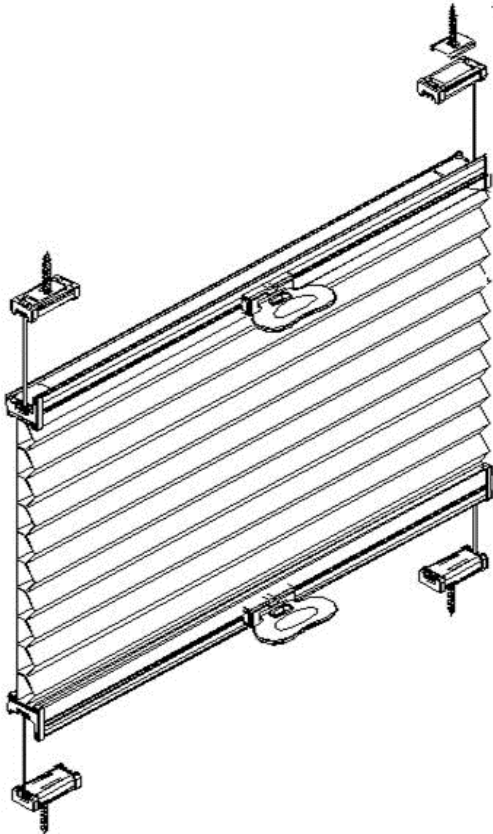

SmartFit™

- Adjusts from the top or from the bottom securely.
- No pull cords on the sides and reduces child/ pet entanglement risk.
- Sits closer to the window edge. Tight fit and less light leakage.
- Can be mounted inside or outside
- Exclusive concealed cord equalizer housing for a clean top to bottom look when closed.

SmartFit for Sloped Windows (Skylights)

*Available in 3/8" single cell only.

*Operates as bottom up only.

*Extension bracket for OB

*Optional bracket for IB (marble sill application)