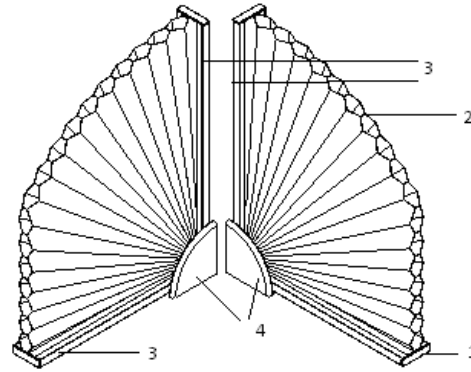

Specialty Shapes

No	Description
1	Rail End Cap
2	Blanket
3	Rail
4	180° Center Template

Note:
 *For Perfect Arch, the height must equal half of the width.
 *For elongated Eyebrow, two leg heights must equal.
 *We do not accept templates.

Specialty Shapes

Quarter Round Left & Right

Arch on Top Left & Right

No	Description
1	Rail End Cap
2	Blanket
3	Rail
4	90° Center Template (or 180°)

Angle Top Left & Angle Top Right

Triangle

Note:
 *For Angle Top and Quarter Round, width and height must equal.
 *We do not accept templates.

Size Considerations

Shade Type		Min. Size	Max. Size
Perfect Arch, Eyebrow, Elongated Eyebrow	Width	10"	96"
	Height	5"	48"
Quarter Round, Angle Top, Arch on Top (L or R)	Width	5"	48"
	Height	5"	48"
Triangle	Width	10"	96"
	Height	5"	48"