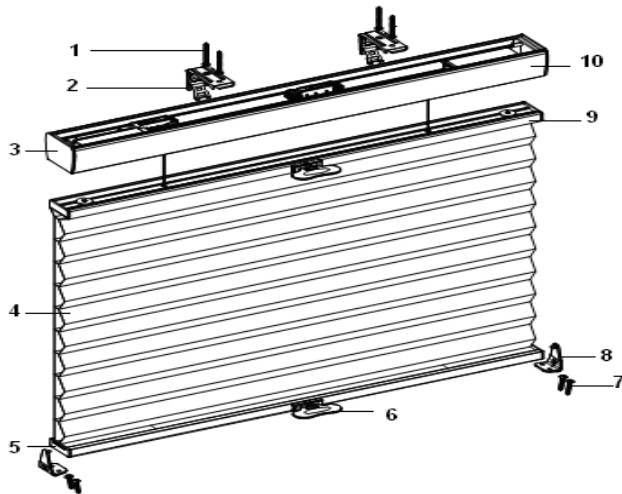

3/8" Single Cell

3/8" Double Cell

3/4" Single Cell

Cordless Top Down Bottom Up

- Adjust your privacy level by lowering the shade from the top to let in natural light or raising the shade from the bottom like a traditional cordless shade.
- No dangling pull cords for enhanced child and pet safety.