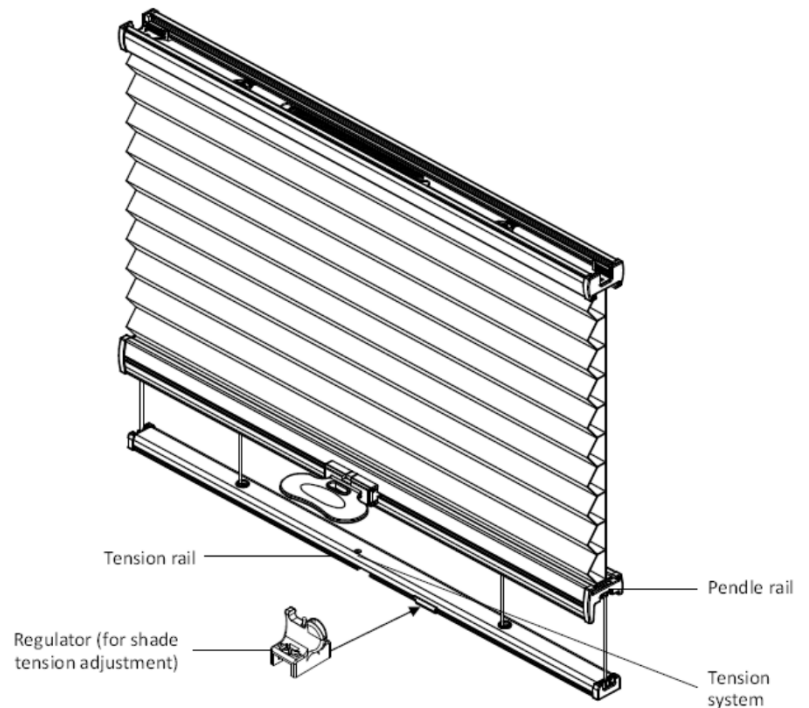

3/8" Single Cell

3/8" Double Cell

3/4" Single Cell

Continuous Cord Loop

- This option features a clutch that makes raising and lowering extremely wide shade easier.
- The circular cord will remain at the same length no matter which position the shade is raised. The shade can be easily adjusted to any height and will hold its position automatically.

3/8" Single

3/8" Double

3/4" Single

	Description
1	Screws for Installation Bracket
2	Installation Bracket
3	Head Rail End Cap
4	Blanket
5	Bottom Rail End Cap
6	Head Rail
7	Cord
8	Cord loop Cord Tensioner
9	Bottom Rail

2-on-1 Headrail

- Two independent working shades on one headrail for a more uniformed and consistent look.
- The shades will have a 1/4" spacing between fabric panels. The spacing can be increased if specified.
- Available in Standard Corded, Continuous Cord Loop and SmartRise™ Cordless.
- Price as two individual shades. For SmartRise or continuous cord two-on-1, there will be 2 times of cordless or continuous cord surcharge.
- The control location is on the left of the left shade and right of the right shade as depicted below. To ensure the long term performance of the shade, we will not allow change in control location for 2-on-1 shades.

SmartFit™

- Adjusts from the top or from the bottom securely.
- No pull cords on the sides and reduces child/ pet entanglement risk.
- Sits closer to the window edge. Tight fit and less light leakage.
- Can be mounted inside or outside
- Exclusive concealed cord equalizer housing for a clean top to bottom look when closed.