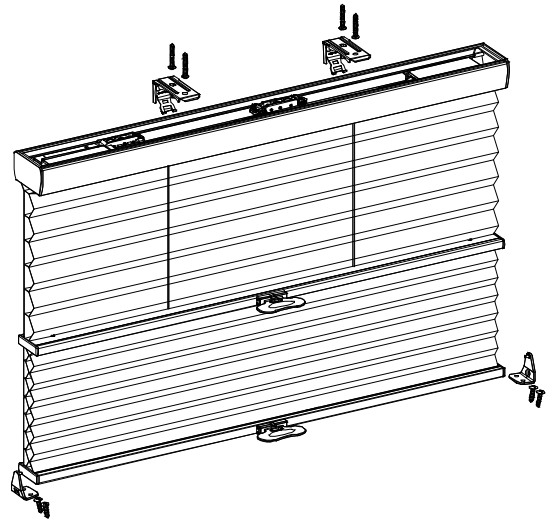

3/8" Single Cell

3/8" Double Cell

3/4" Single Cell

Cordless Top Down Bottom Up

- Adjust your privacy level by lowering the shade from the top to let in natural light or raising the shade from the bottom like a traditional cordless shade.
- No dangling pull cords for enhanced child and pet safety.

3/8" Single Cell

3/8" Double Cell

3/4" Single Cell

No	Description
1	Screws for Installation Bracket
2	Installation Bracket
3	Headrail End Cap
4	Blanket
5	Bottom Rail End Cap
6	Handle
7	Screws for Hold Down Bracket
8	Hold Down Bracket
9	Mid Rail
10	Top Rail

3/8" Single Cell

3/8" Double Cell

3/4" Single Cell

Continuous Cord Loop

- This option features a clutch that makes raising and lowering extremely wide shade easier.
- The circular cord will remain at the same length no matter which position the shade is raised. The shade can be easily adjusted to any height and will hold its position automatically.