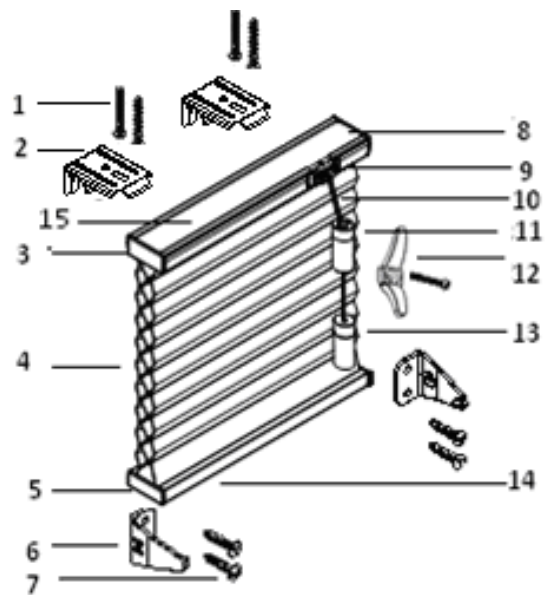

SmartRise™ Cordless: Easy to operate and eliminates cords for added beauty and safety.

Top-Down Bottom-Up (Corded & Cordless) : Adjust your lighting preference and control your privacy level by lowering shades from the top to let in natural light, or raising them from the bottom like a traditional shade.

Patio Door Vertical Honeycomb Shades

Standard Corded System

3/4" Single Cell

3/8" Double Cell

3/8" Single Cell

No	Description
1	Screws for Installation Bracket
2	Installation Bracket
3	Head Rail End Cap
4	Fabric
5	Bottom Rail End Cap
6	Hold Down Bracket
7	Screws for Hold Down Bracket
8	Head Rail
9	Insta-Lock
10	Cord
11	Ellipse Safety Cord Connector
12	Cord Cleat
13	Ellipse Tassel Assembly
14	Bottom Rail