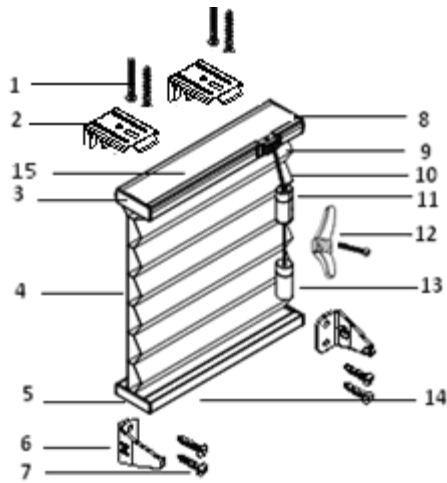

Continuous Cord Loop: Features unique clutch system making raising and lowering easier.

SmartFit™: Tight fit on French doors and sloped windows to minimize light leakage and maximize privacy.

Superior Lift Systems

Patio Door Vertical Honeycomb Shades

Standard Corded System

3/4" Single Cell

3/8" Double Cell

3/8" Single Cell

No	Description
1	Screws for Installation Bracket
2	Installation Bracket
3	Head Rail End Cap
4	Fabric
5	Bottom Rail End Cap
6	Hold Down Bracket
7	Screws for Hold Down Bracket
8	Head Rail
9	Insta-Lock
10	Cord
11	Ellipse Safety Cord Connector
12	Cord Cleat
13	Ellipse Tassel Assembly
14	Bottom Rail