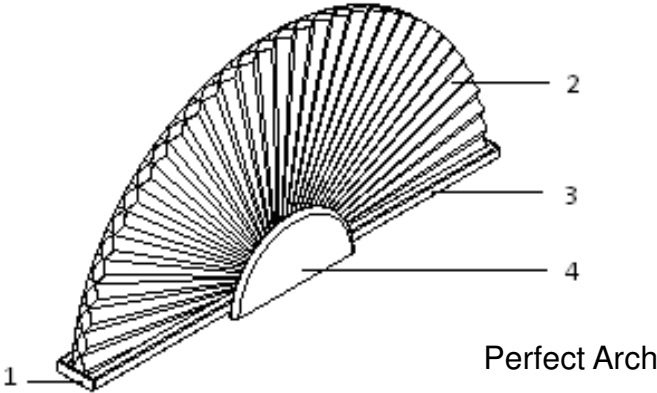

Specialty Shapes

No	Description
1	Rail End Cap
2	Blanket
3	Rail
4	180° Center Template