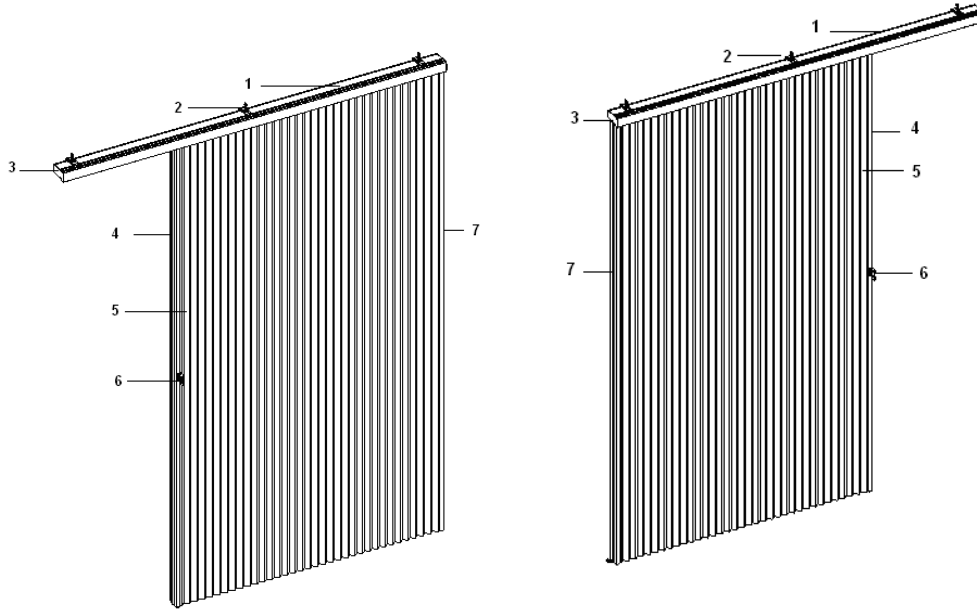

2-on-1 Headrail

- Two independent working shades on one headrail for a more uniformed and consistent look.
- The shades will have a 1/4" spacing between fabric panels. The spacing can be increased if specified.
- Available in Standard Corded, Continuous Cord Loop and SmartRise™ Cordless.
- Price as two individual shades. For SmartRise or continuous cord two-on-1, there will be 2 times of cordless or continuous cord surcharge.
- The control location is on the left of the left shade and right of the right shade as depicted below. To ensure the long term performance of the shade, we will not allow change in control location for 2-on-1 shades.

SmartFit™

- Adjusts from the top or from the bottom securely.
- No pull cords on the sides and reduces child/ pet entanglement risk.
- Sits closer to the window edge. Tight fit and less light leakage.
- Can be mounted inside or outside
- Exclusive concealed cord equalizer housing for a clean top to bottom look when closed.

SmartFit for Sloped Windows (Skylights)

*Available in 3/8" single cell only.

*Operates as bottom up only.

*Extension bracket for OB

*Optional bracket for IB (marble sill application)

Patio Door Vertical

- Perfect solution for sliding doors or large windows
- Available in ¾" Single Cell fabric
- Stacking Configuration:
 - Left stack or right stack
 - Traveling center stack
 - Split stack (center opening): price as two individual shades