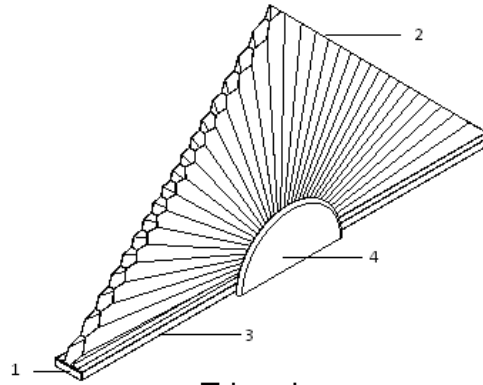

Specialty Shapes

No	Description
1	Rail End Cap
2	Blanket
3	Rail
4	180° Center Template

Note:
 *For Perfect Arch, the height must equal half of the width.
 *For elongated Eyebrow, two leg heights must equal.
 *We do not accept templates.

Specialty Shapes

Quarter Round Left & Right

Arch on Top Left & Right

No	Description
1	Rail End Cap
2	Blanket
3	Rail
4	90° Center Template (or 180°)

Angle Top Left & Angle Top Right

Triangle

Note:
 *For Angle Top and Quarter Round, width and height must equal.
 *We do not accept templates.

Size Considerations

Shade Type		Min. Size	Max. Size
Perfect Arch, Eyebrow, Elongated Eyebrow	Width	10"	96"
	Height	5"	48"
Quarter Round, Angle Top, Arch on Top (L or R)	Width	5"	48"
	Height	5"	48"
Triangle	Width	10"	96"
	Height	5"	48"