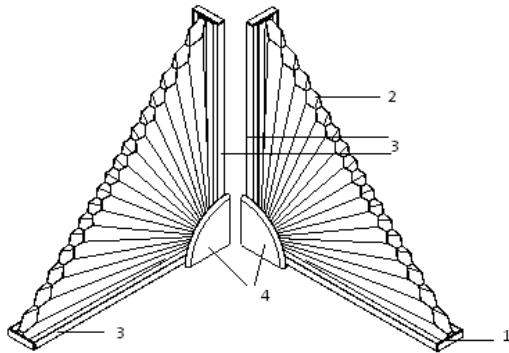

Specialty Shapes

No	Description
1	Rail End Cap
2	Blanket
3	Rail
4	180° Center Template

Note:
 *For Perfect Arch, the height must equal half of the width.
 *For elongated Eyebrow, two leg heights must equal.
 *We do not accept templates.

Specialty Shapes

Quarter Round Left & Right

Arch on Top Left & Right

No	Description
1	Rail End Cap
2	Blanket
3	Rail
4	90° Center Template (or 180°)

Angle Top Left & Angle Top Right

Triangle

Note:
 *For Angle Top and Quarter Round, width and height must equal.
 *We do not accept templates.

Size Considerations

Shade Type		Min. Size	Max. Size
Perfect Arch, Eyebrow, Elongated Eyebrow	Width	10"	96"
	Height	5"	48"
Quarter Round, Angle Top, Arch on Top (L or R)	Width	5"	48"
	Height	5"	48"
Triangle	Width	10"	96"
	Height	5"	48"