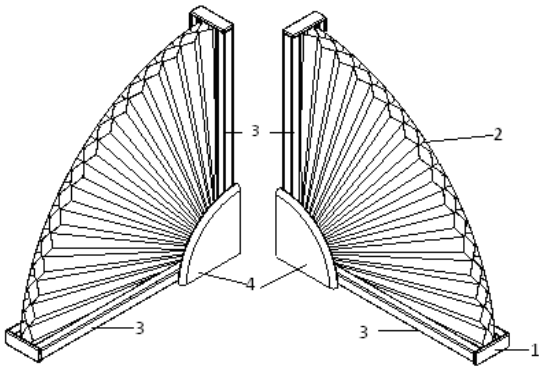

Specialty Shapes

No	Description
1	Rail End Cap
2	Blanket
3	Rail
4	180° Center Template

Note:
 *For Perfect Arch, the height must equal half of the width.
 *For elongated Eyebrow, two leg heights must equal.
 *We do not accept templates.

Specialty Shapes

Quarter Round Left & Right

Arch on Top Left & Right

No	Description
1	Rail End Cap
2	Blanket
3	Rail
4	90° Center Template (or 180°)

Angle Top Left & Angle Top Right

Triangle

Note:
 *For Angle Top and Quarter Round, width and height must equal.
 *We do not accept templates.

Size Considerations

Shade Type		Min. Size	Max. Size
Perfect Arch, Eyebrow, Elongated Eyebrow	Width	10"	96"
	Height	5"	48"
Quarter Round, Angle Top, Arch on Top (L or R)	Width	5"	48"
	Height	5"	48"
Triangle	Width	10"	96"
	Height	5"	48"