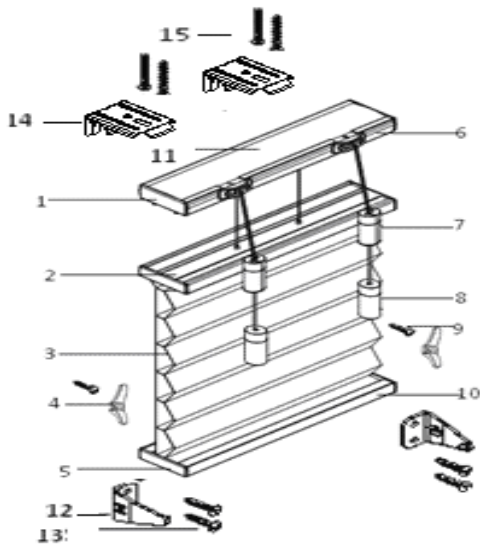

3/4" Single Cell

3/8" Double Cell

3/8" Single Cell

No	Description
1	Screws for Installation Bracket
2	Installation Bracket
3	Head Rail End Cap
4	Fabric
5	Bottom Rail End Cap
6	Handle
7	Screws for Hold Down bracket
8	Hold Down bracket
9	Head Rail

Corded Top Down/ Bottom Up

- Adjust your privacy level by lowering shades from the top to let in natural light, or raising them from the bottom like a traditional shade.
- The left cord lock controls the bottom-up function, the right cord lock controls the top-down function.

3/8" Single Cell

3/8" Double Cell

3/4" Single Cell

No	Description	No	Description
1	End Cap	8	Ellipse Tassel Assembly
2	Mid Rail	9	Screws for Cord Cleat
3	Fabric	10	Bottom Rail
4	Cord Cleat	11	Top Rail
5	End Cap	12	Hold Down Bracket
6	Top Rail	13	Screws for Hold Down Bracket
7	Ellipse Safety Cord Connector	14	Mounting Bracket
		15	Screws for Mounting Bracket