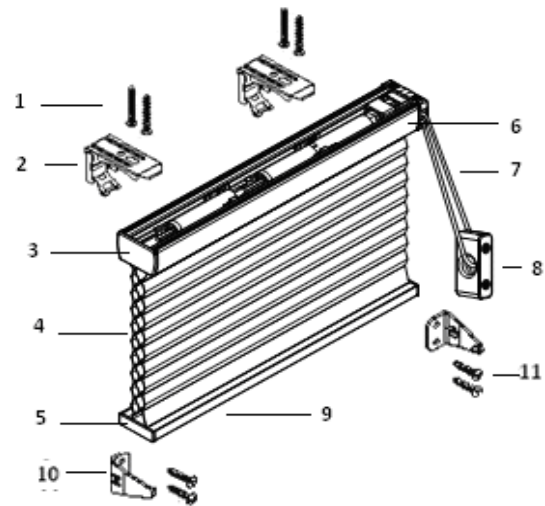

3/8" Double