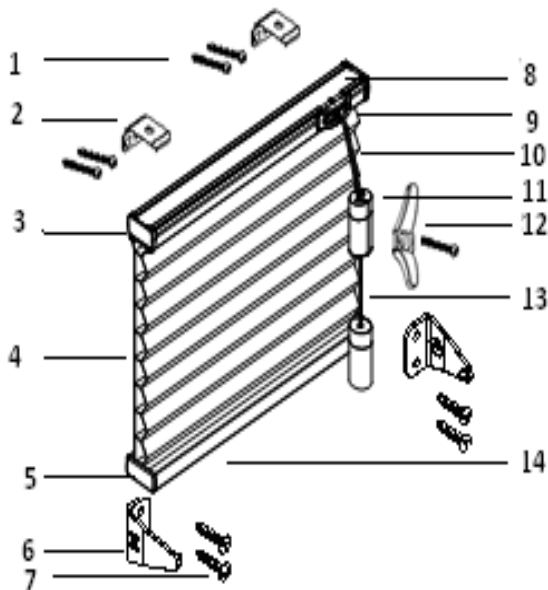

Patio Door Vertical Honeycomb Shades

Standard Corded System

3/4" Single Cell

3/8" Double Cell

3/8" Single Cell

No	Description
1	Screws for Installation Bracket
2	Installation Bracket
3	Head Rail End Cap
4	Fabric
5	Bottom Rail End Cap
6	Hold Down Bracket
7	Screws for Hold Down Bracket
8	Head Rail
9	Insta-Lock
10	Cord
11	Ellipse Safety Cord Connector
12	Cord Cleat
13	Ellipse Tassel Assembly
14	Bottom Rail

3/4" Single Cell

3/8" Double Cell

3/8" Single Cell

No	Description
1	Screws for Installation Bracket
2	Installation Bracket
3	Head Rail End Cap
4	Fabric
5	Bottom Rail End Cap
6	Handle
7	Screws for Hold Down bracket
8	Hold Down bracket
9	Head Rail