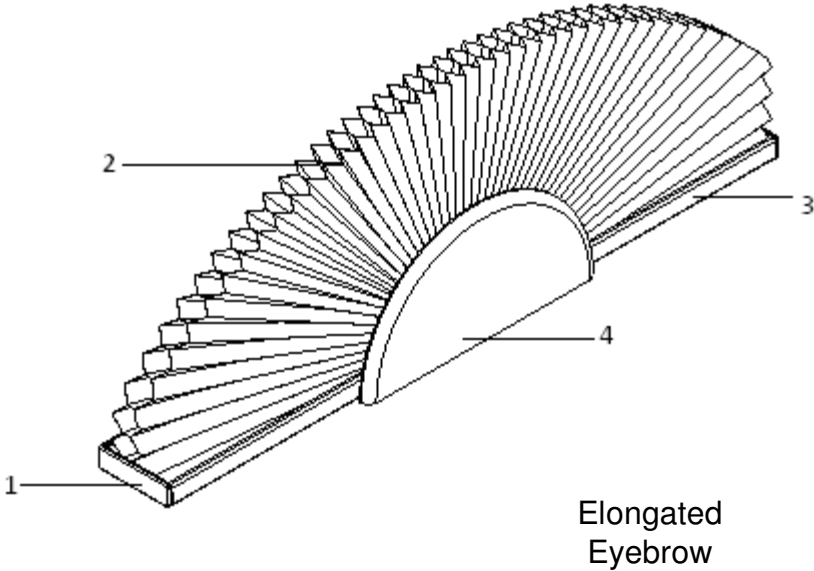

Specialty Shapes

No	Description
1	Rail End Cap
2	Blanket
3	Rail
4	180° Center Template

Note:
*For Perfect Arch, the height must equal half of the width.
*For elongated Eyebrow, two leg heights must equal.
*We do not accept templates.