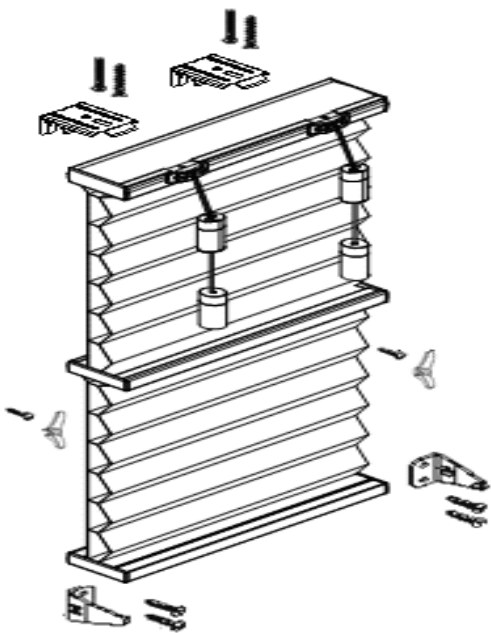

3/8" Single Cell

3/8" Double Cell

3/4" Single Cell

No	Description	No	Description
1	End Cap	8	Ellipse Tassel Assembly
2	Mid Rail	9	Screws for Cord Cleat
3	Fabric	10	Bottom Rail
4	Cord Cleat	11	Top Rail
5	End Cap	12	Hold Down Bracket
6	Top Rail	13	Screws for Hold Down Bracket
7	Ellipse Safety Cord Connector	14	Mounting Bracket
		15	Screws for Mounting Bracket

Corded Day & Night

- Control the amount of light or privacy level by switching between two different fabrics.
- Sheer fabric will always be on top.
- The bottom shade can be in any fabrics (except FR and Sheer).

3/8" Single Cell

3/8" Double Cell

3/4" Single Cell

Cordless Top Down Bottom Up

- Adjust your privacy level by lowering the shade from the top to let in natural light or raising the shade from the bottom like a traditional cordless shade.
- No dangling pull cords for enhanced child and pet safety.

3/8" Single Cell

3/8" Double Cell

3/4" Single Cell

No	Description
1	Screws for Installation Bracket
2	Installation Bracket
3	Headrail End Cap
4	Blanket
5	Bottom Rail End Cap
6	Handle
7	Screws for Hold Down Bracket
8	Hold Down Bracket
9	Mid Rail
10	Top Rail