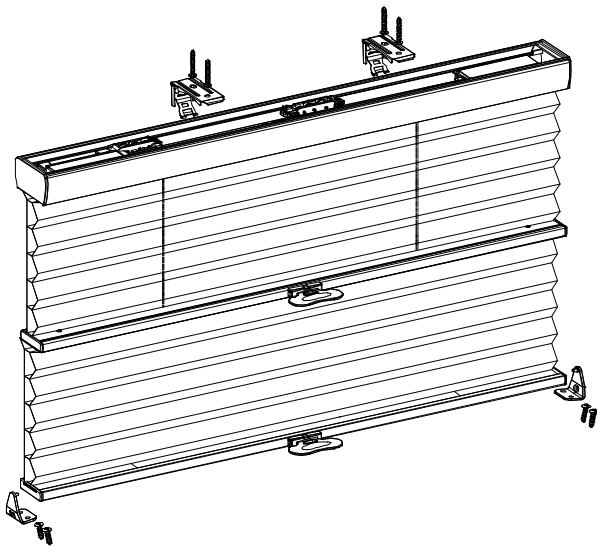

3/8" Single Cell

3/8" Double Cell

3/4" Single Cell

Continuous Cord Loop

- This option features a clutch that makes raising and lowering extremely wide shade easier.
- The circular cord will remain at the same length no matter which position the shade is raised. The shade can be easily adjusted to any height and will hold its position automatically.