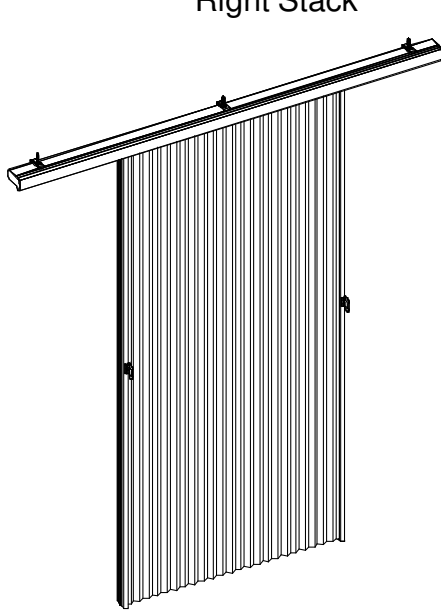

SmartFit™

- Adjusts from the top or from the bottom securely.
- No pull cords on the sides and reduces child/ pet entanglement risk.
- Sits closer to the window edge. Tight fit and less light leakage.
- Can be mounted inside or outside
- Exclusive concealed cord equalizer housing for a clean top to bottom look when closed.

SmartFit for Sloped Windows (Skylights)

*Available in 3/8" single cell only.

*Operates as bottom up only.

*Extension bracket for OB

*Optional bracket for IB (marble sill application)

Patio Door Vertical

- Perfect solution for sliding doors or large windows
- Available in ¾" Single Cell fabric
- Stacking Configuration:
 - Left stack or right stack
 - Traveling center stack
 - Split stack (center opening): price as two individual shades

Right Stack

Left Stack

No	Description
1	Headrail
2	Installation bracket
3	Headrail End cap
4	Vertical Rail (Movable)
5	Blanket
6	Handle
7	Vertical Rail (Stationary)

Traveling Center Stack

Split Stack (Center Opening)