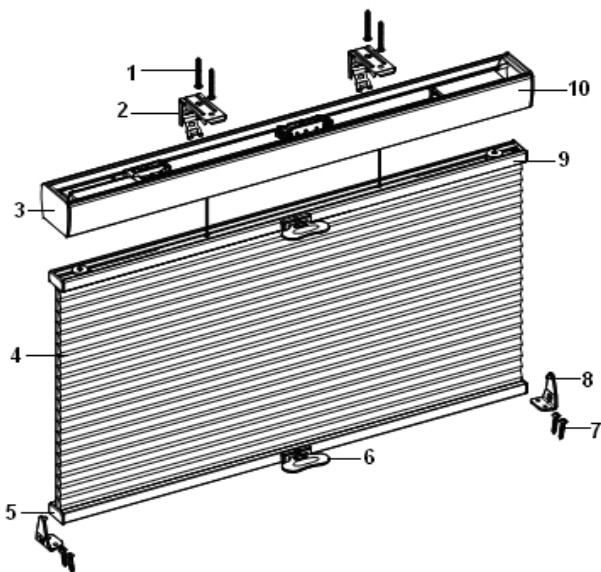

3/8" Single Cell

3/8" Double Cell

3/4" Single Cell

Cordless Top Down Bottom Up

- Adjust your privacy level by lowering the shade from the top to let in natural light or raising the shade from the bottom like a traditional cordless shade.
- No dangling pull cords for enhanced child and pet safety.

3/8" Single Cell

3/8" Double Cell

3/4" Single Cell

No	Description
1	Screws for Installation Bracket
2	Installation Bracket
3	Headrail End Cap
4	Blanket
5	Bottom Rail End Cap
6	Handle
7	Screws for Hold Down Bracket
8	Hold Down Bracket
9	Mid Rail
10	Top Rail