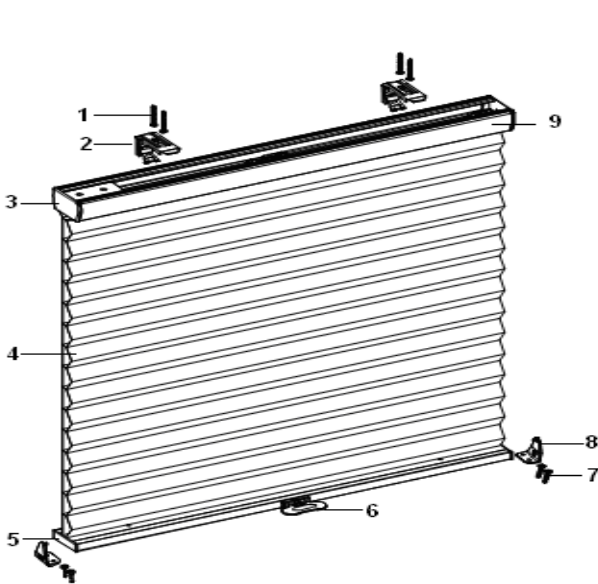

SmartRise™ Cordless

- SmartRise™ Cordless system for precise, smooth and reliable operation . Simply lower and stop at any position to lock your shade in place.
- The perfect solution for homes with children and pets.
- Easy to operate while eliminates cords for a streamlined appearance.

3/4" Single Cell